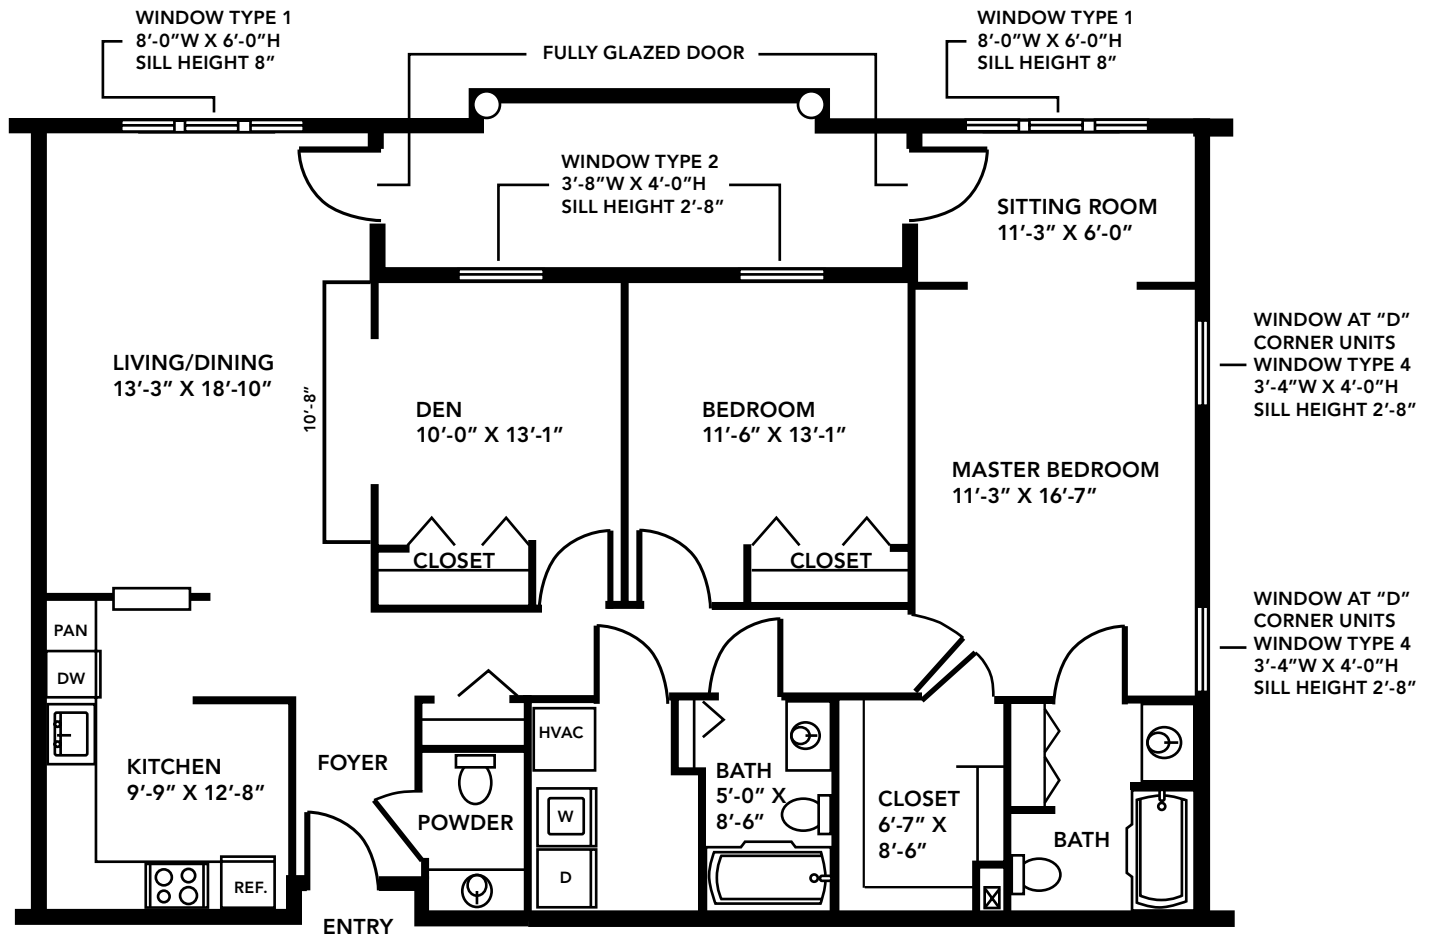

arbor glen

perfecting the art of living

Two Bedroom with Den

1,452 sq.ft.

Dimensions may vary. Measure spaces for accuracy.