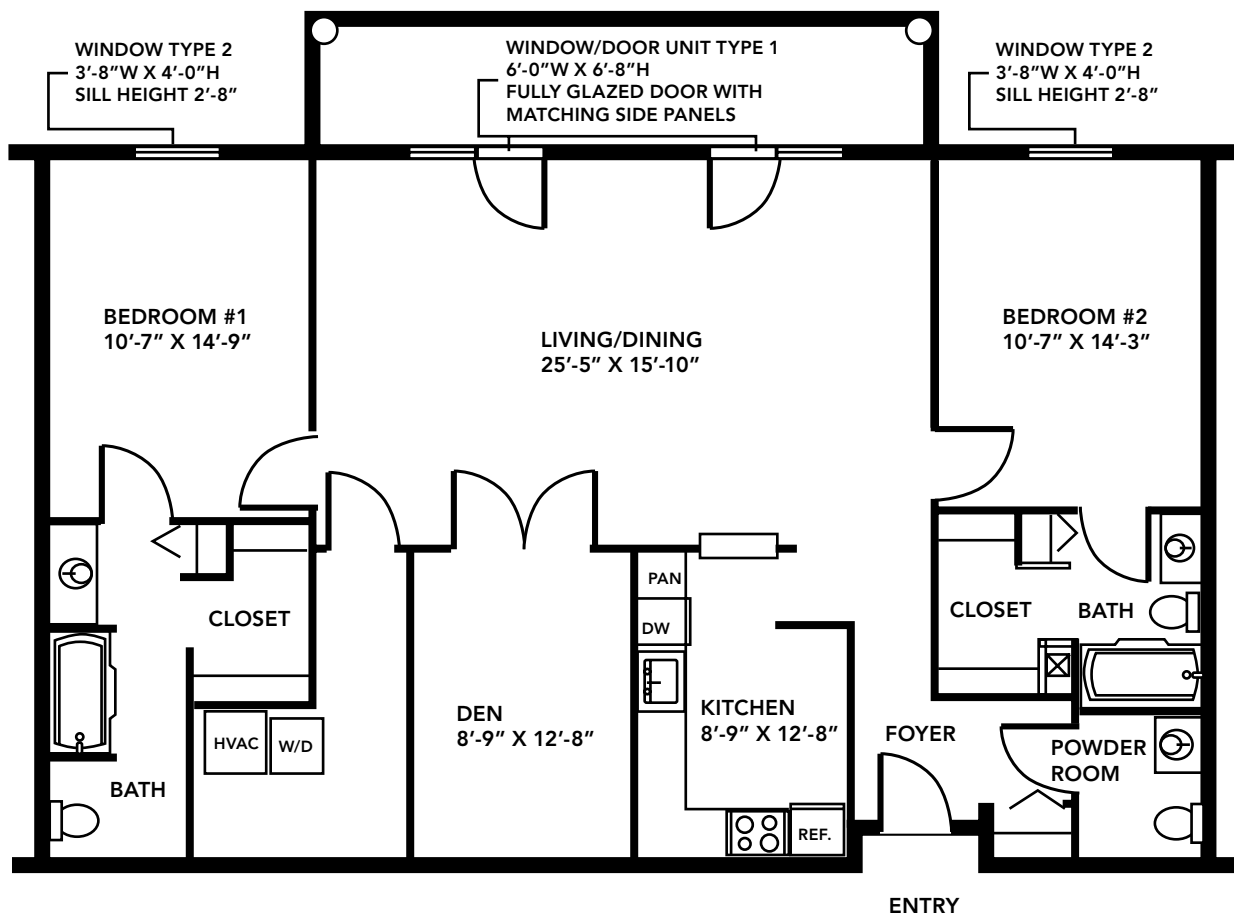

arbor glen

perfecting the art of living

Two Bedroom Double Master

1,440 sq.ft.

Dimensions may vary. Measure spaces for accuracy.