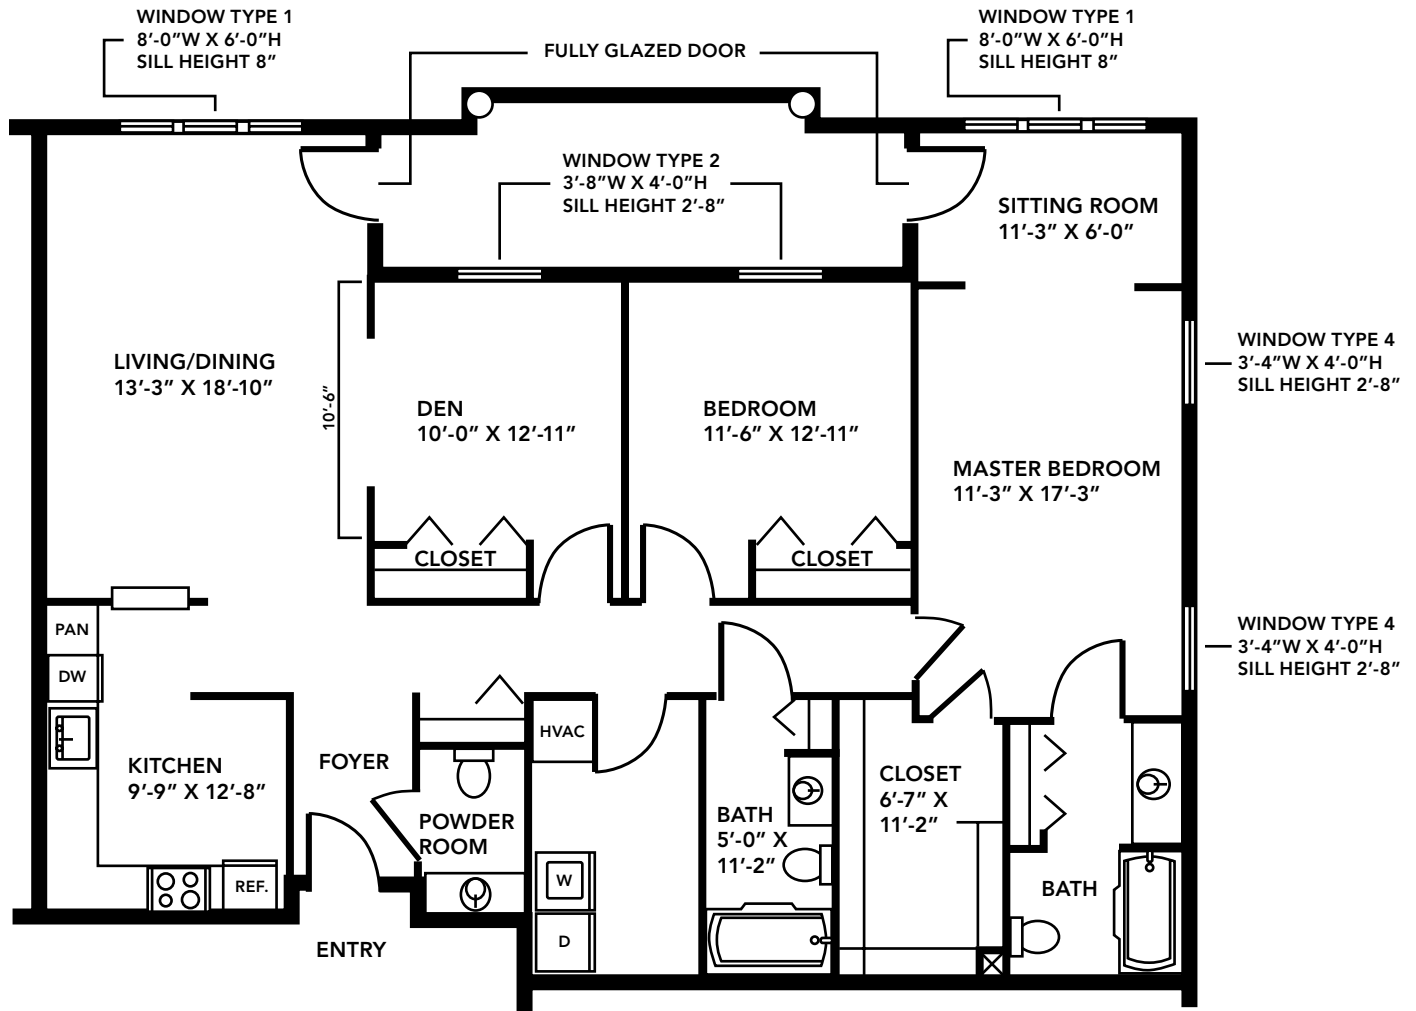

arbor glen

perfecting the art of living

Two Bedroom Den/extended

1,526 sq.ft. (includes an underground parking space)

Dimensions may vary. Measure spaces for accuracy.