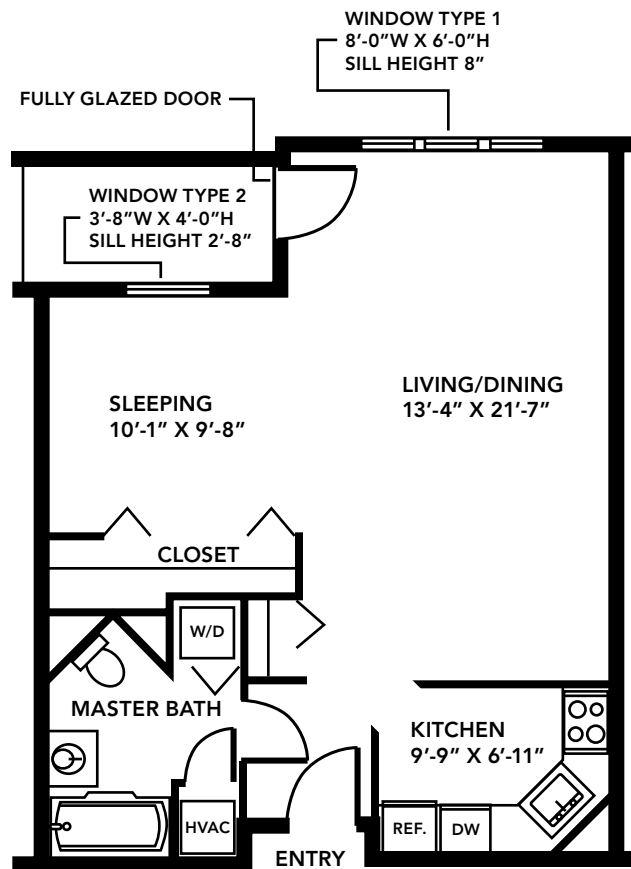

arbor glen

perfecting the art of living

Studio 2

634 sq.ft.

Dimensions may vary. Measure spaces for accuracy.