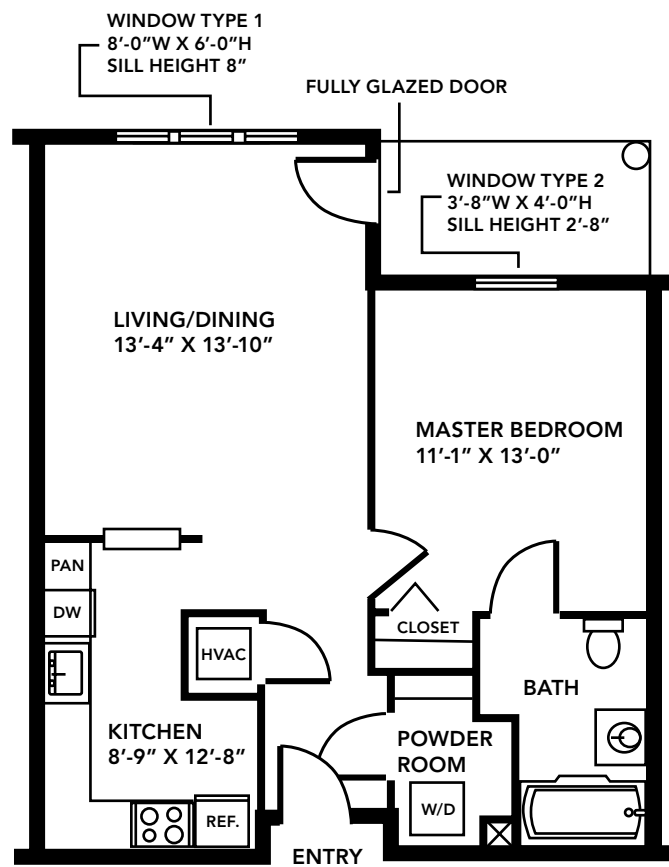

arbor glen

perfecting the art of living

One Bedroom Small

683 sq.ft.

Dimensions may vary. Measure spaces for accuracy.