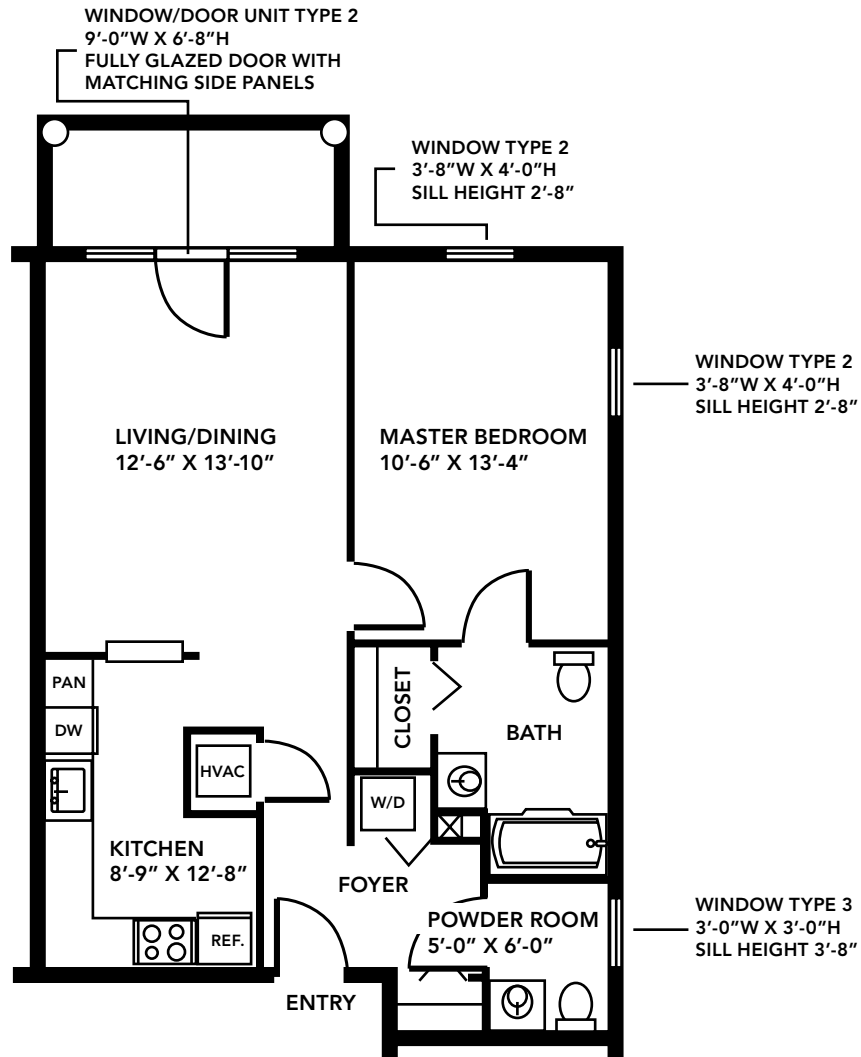

arbor glen

perfecting the art of living

One Bedroom Extended

744 sq.ft.

Dimensions may vary. Measure spaces for accuracy.