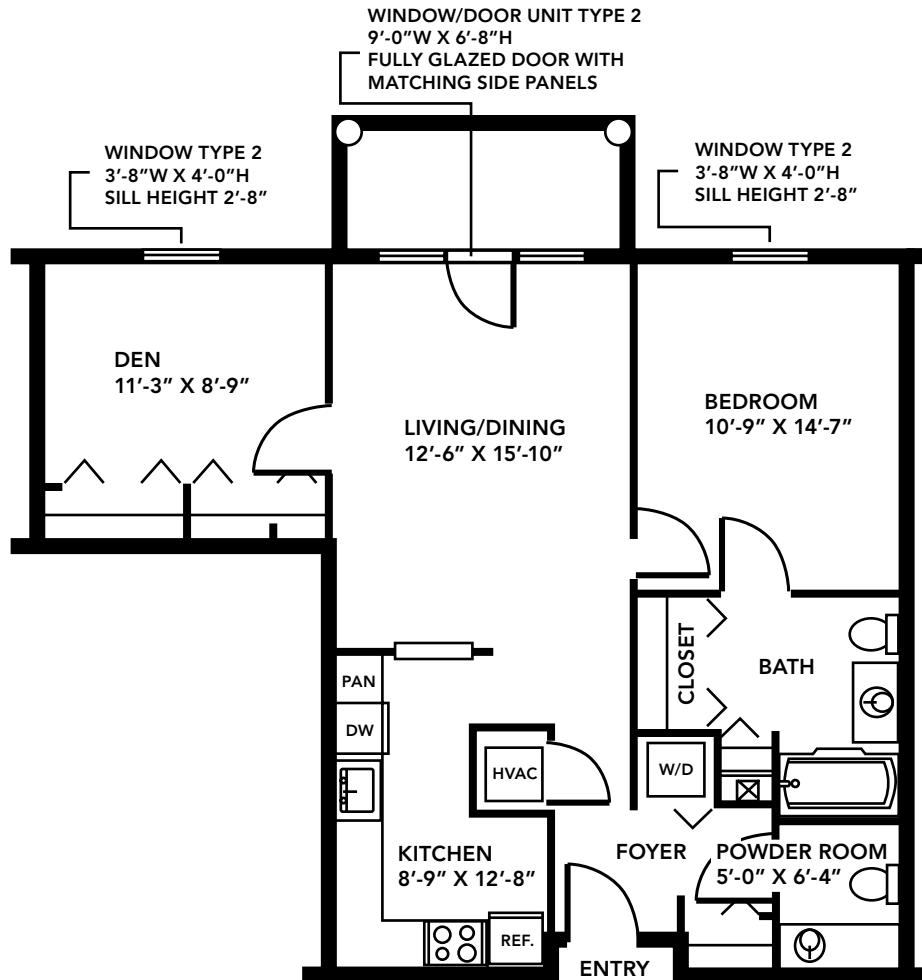

## One Bedroom Deluxe ES

862 sq.ft.

Dimensions may vary. Measure spaces for accuracy.