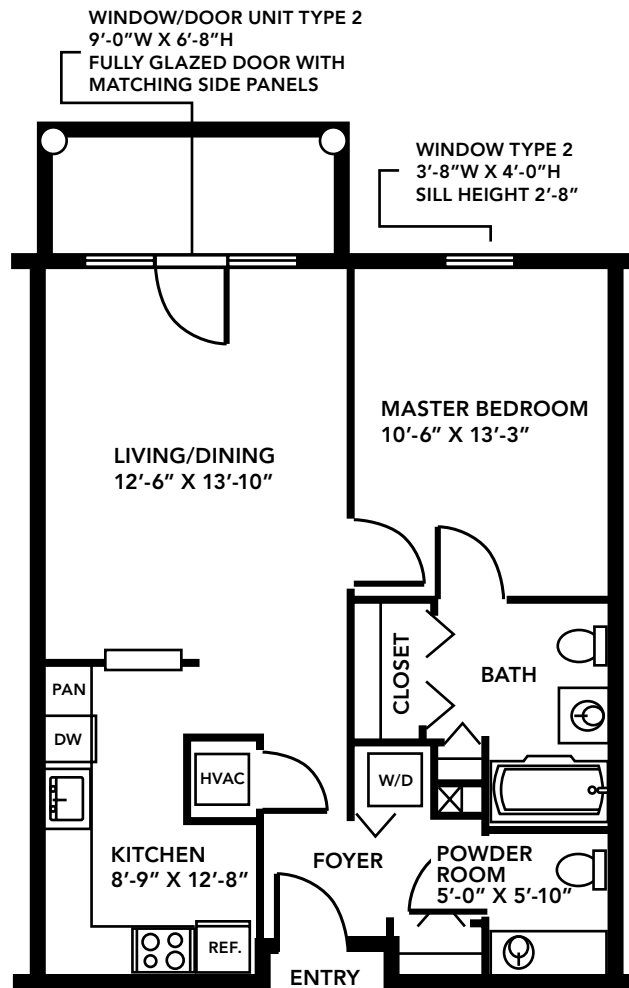

arbor glen

perfecting the art of living

One Bedroom

720 sq.ft.

Dimensions may vary. Measure spaces for accuracy.