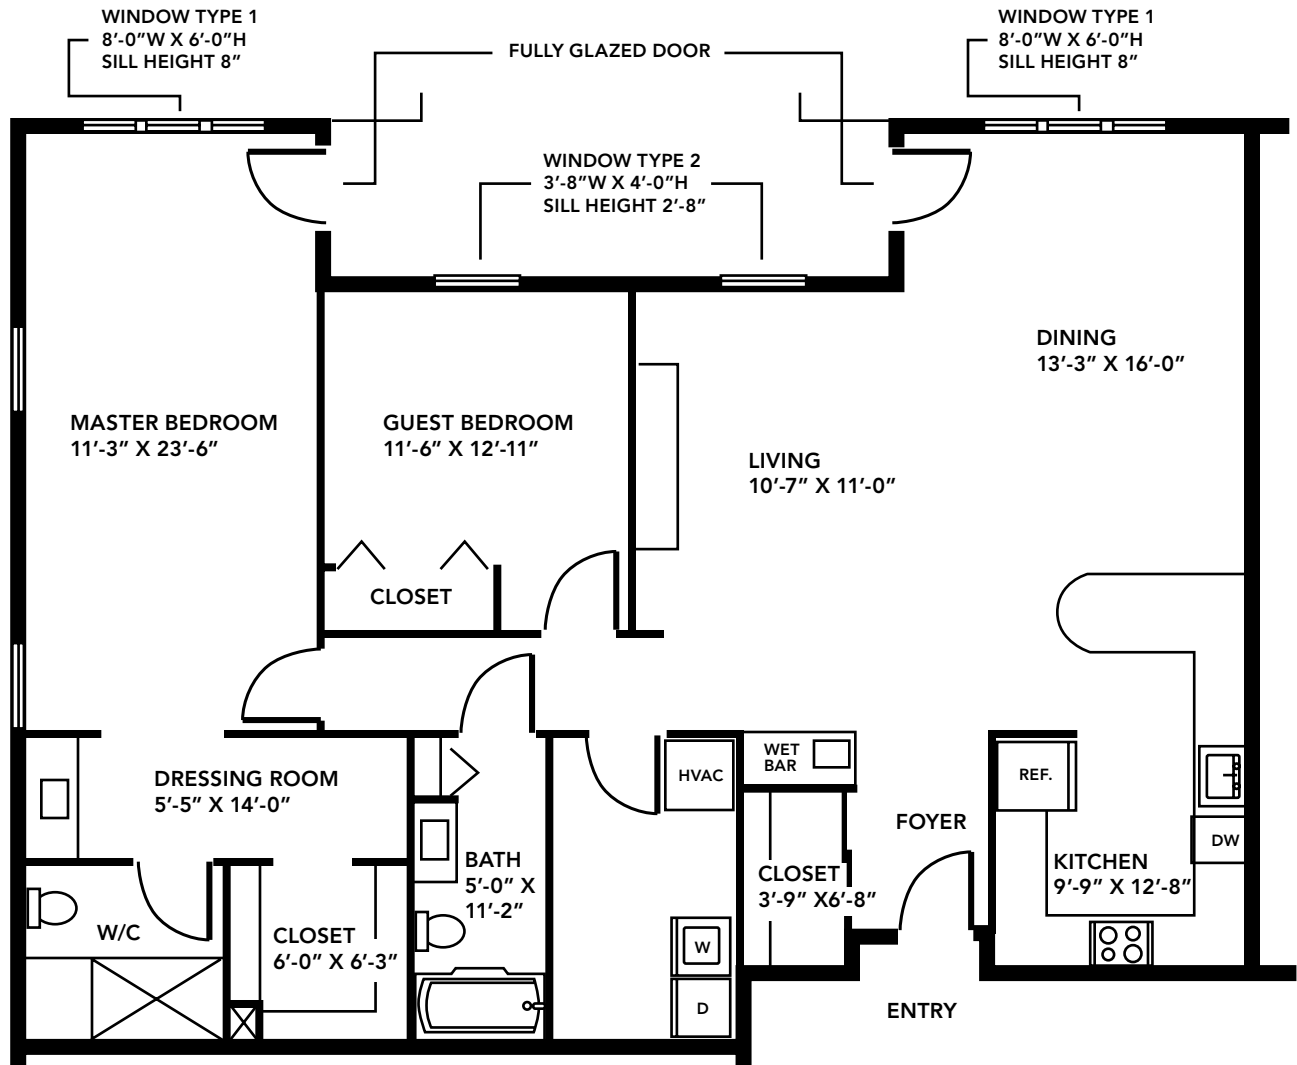

arbor glen

perfecting the art of living

Apartment 430 Penthouse

1,526 sq.ft. (includes an underground parking space)

Dimensions may vary. Measure spaces for accuracy.